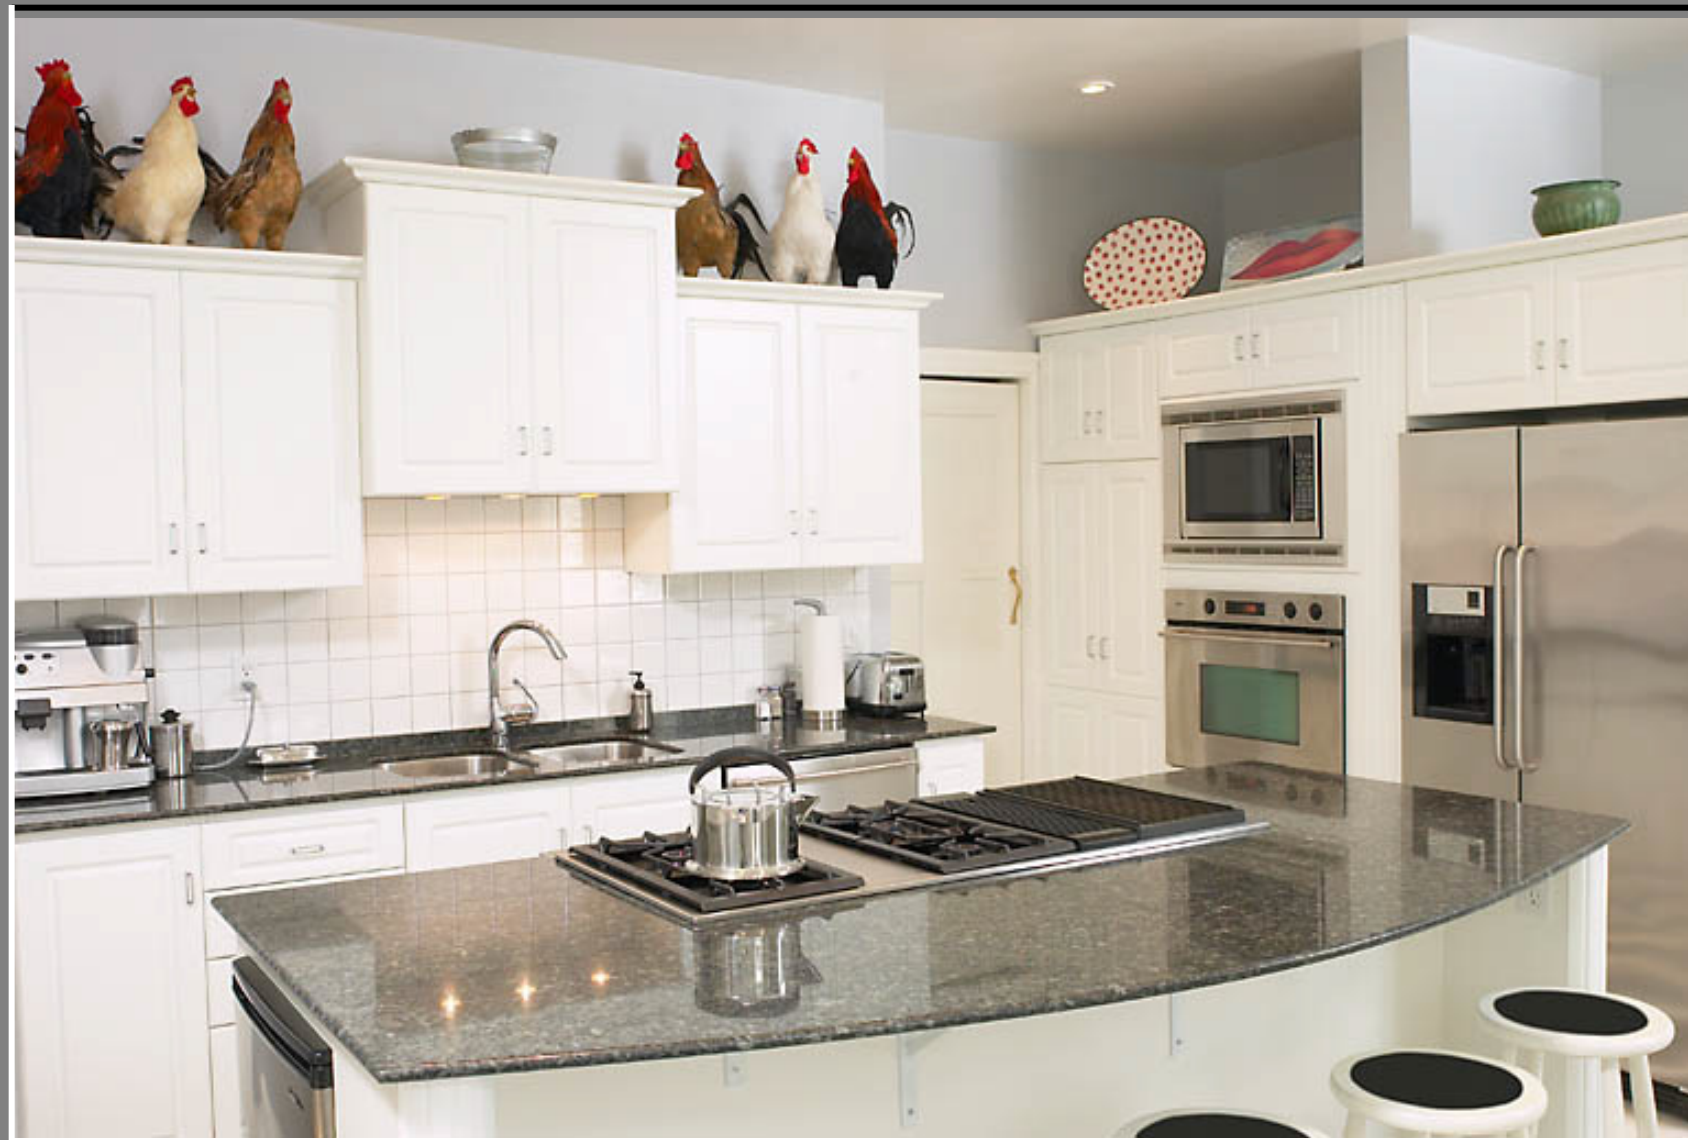

Putting It All Into Perspective...

A heating, ventilation and air conditioning system for 1400 sf bungalow designed for your health, wellness and comfort - would easily fit into a room equivalent to the size of modern kitchen as shown above.