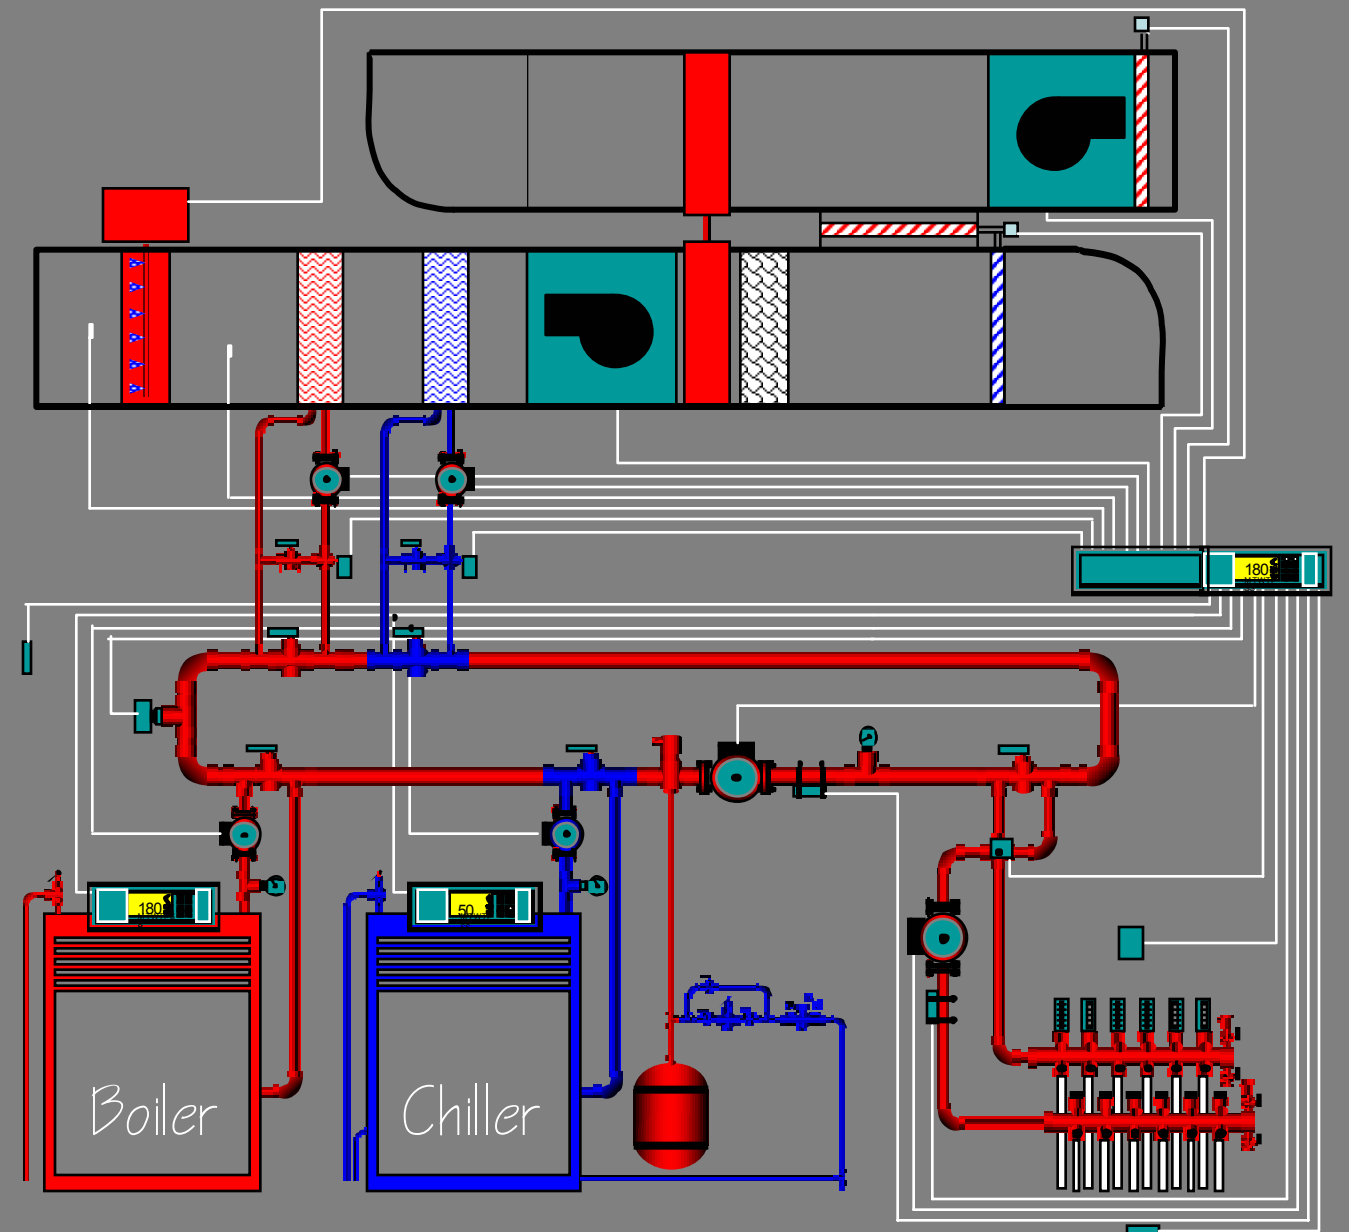

Putting It All Into Perspective...

A heating, ventilation and air conditioning system for 1400 sf bungalow designed for your health, wellness and comfort - would easily fit into a room equivalent to the size of modern kitchen as shown above.